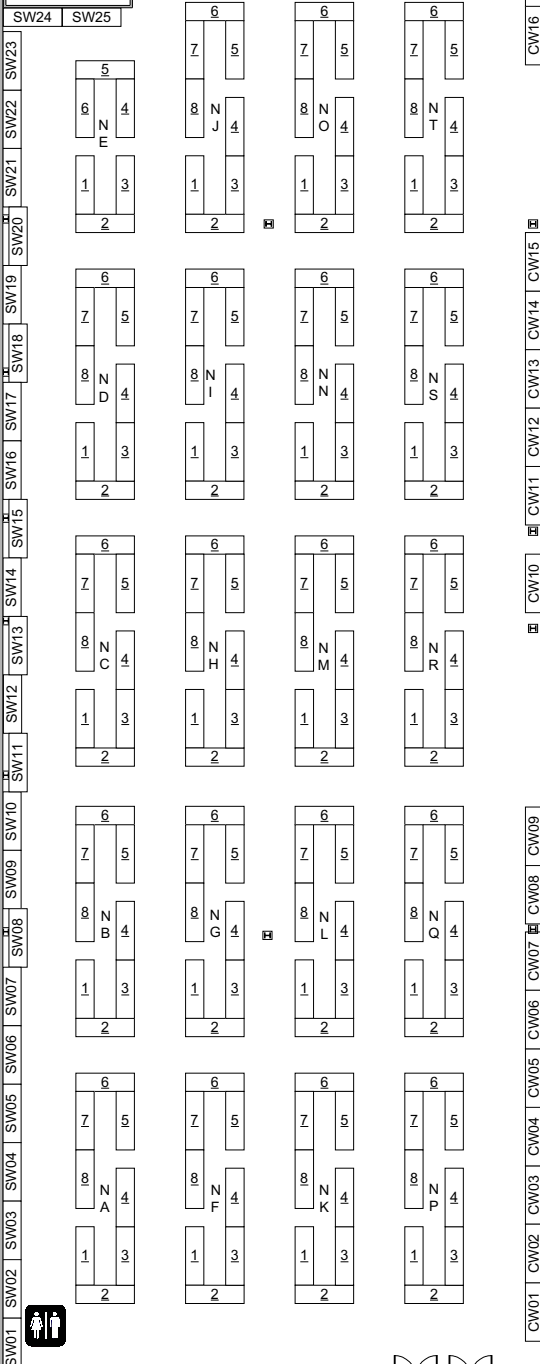

Southwest Door Dealer Entrance

West Door Dealer Entrance

Northwest Door Dealer Entrance

Utility room

Refreshment Stand

CW34 CW35

TEST TRACK

Main Entrance

North

WW05 WW06 WW07 WW08 WW09 WW10 WW11

LAYOUTS AND DISPLAYS

Women
Men
Utility
Snack
Utility

LAYOUTS, TRAIN RACES, AND DISPLAYS

Electrica

Maintenance

Northeast Door Dealer Entrance