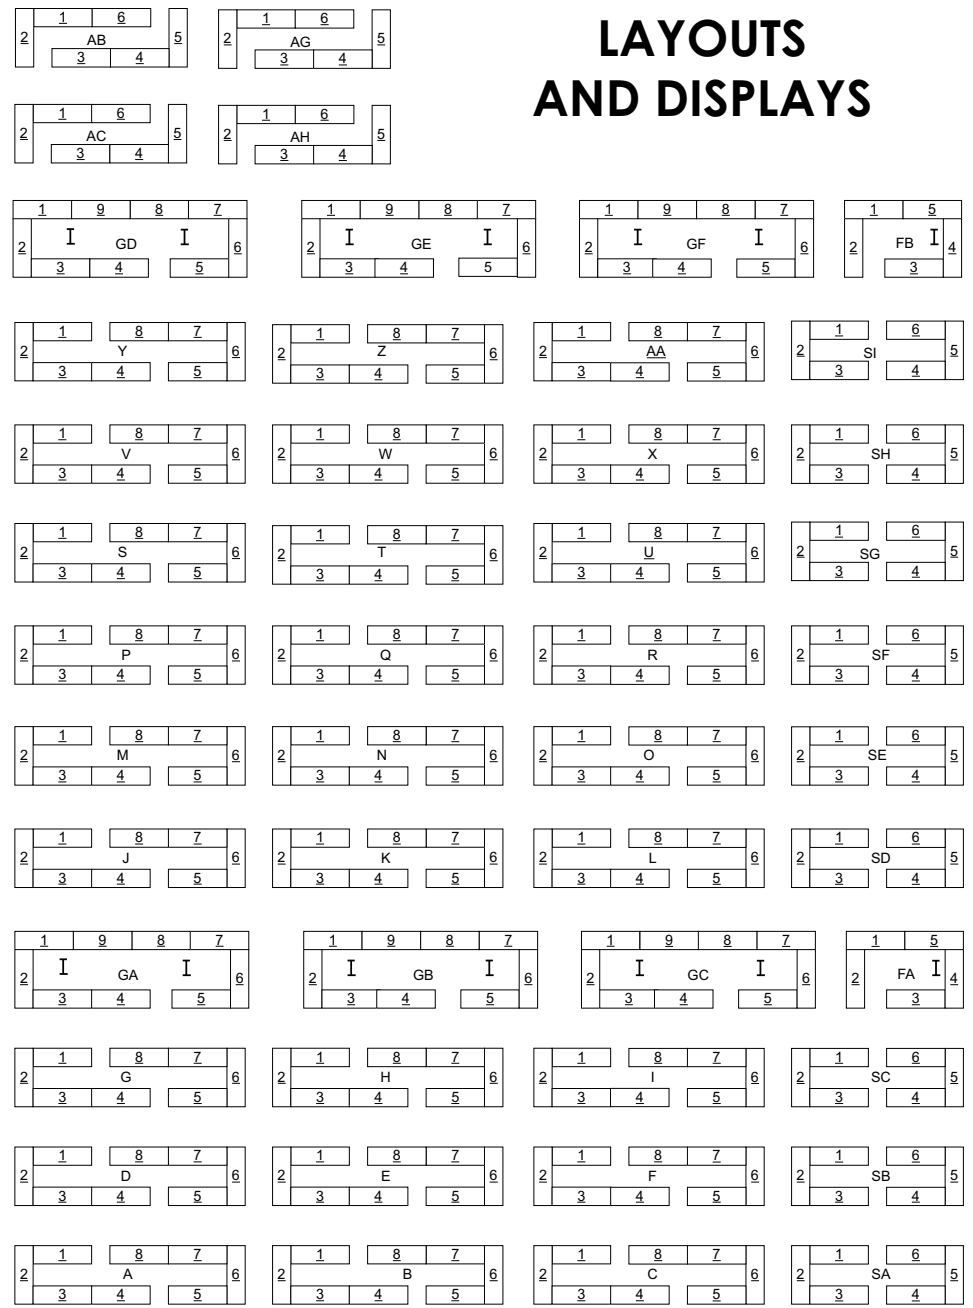

Southwest Door Dealer Entrance

West Door Dealer Entrance

Northwest Door Dealer Entrance

Utility room

Refreshment Stand

CW34 CW35

TEST TRACK

Main Entrance

North

WW05 WW06 WW07 WW08 WW09 WW10 WW11

LAYOUTS AND DISPLAYS

Women
Men
Utility
Snack
Utility

LAYOUTS, TRAIN RACES, AND DISPLAYS

Electrica

Maintenance

Northeast Door Dealer Entrance