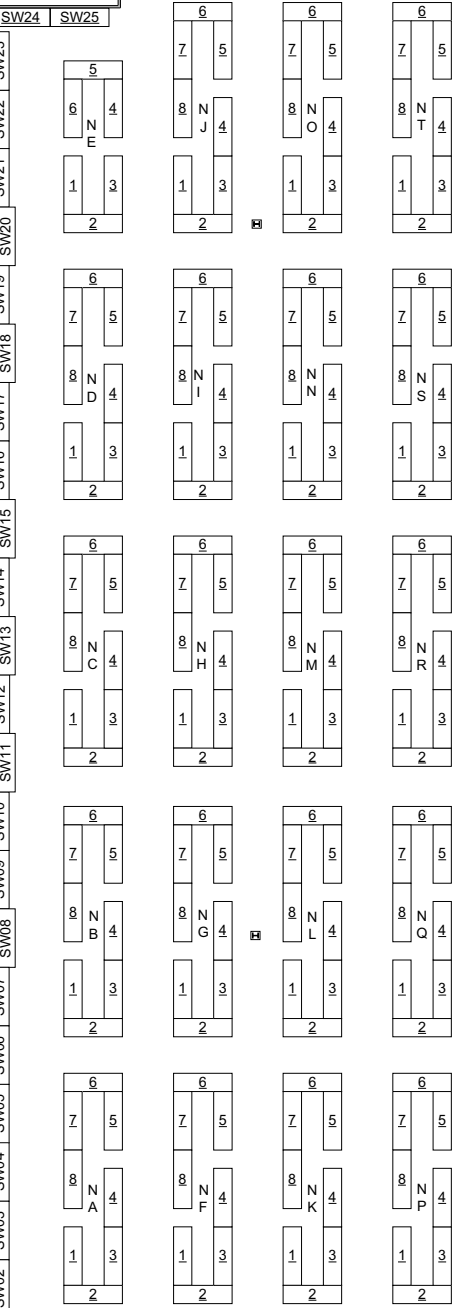

Southwest Door
Dealer Entrance

West Door
Dealer Entrance

Northwest Door
Dealer Entrance

Utility room

WW01 WW02 WW03 WW04 CW18

Refreshment
Stand

Layouts, Train Races and Displays

Women

Men

Utility

Snack

Utility

XX ZZ

NW14 NW13

NW12

NW11

NW10

NW09

NW08

NW07

NW06

NW05

NW04

NW03

TEST TRACK

Men / Table Registration

Main Entrance

North

B&B
Hobby
Supplies

EW01 EW02 EW03 EW04 EW05 EW06 EW07 EW08 EW09 EW10 EW11 EW12 EW13 EW14 EW15 EW16

Northeast Door
Dealer Entrance

2016 First Frost Table Layout